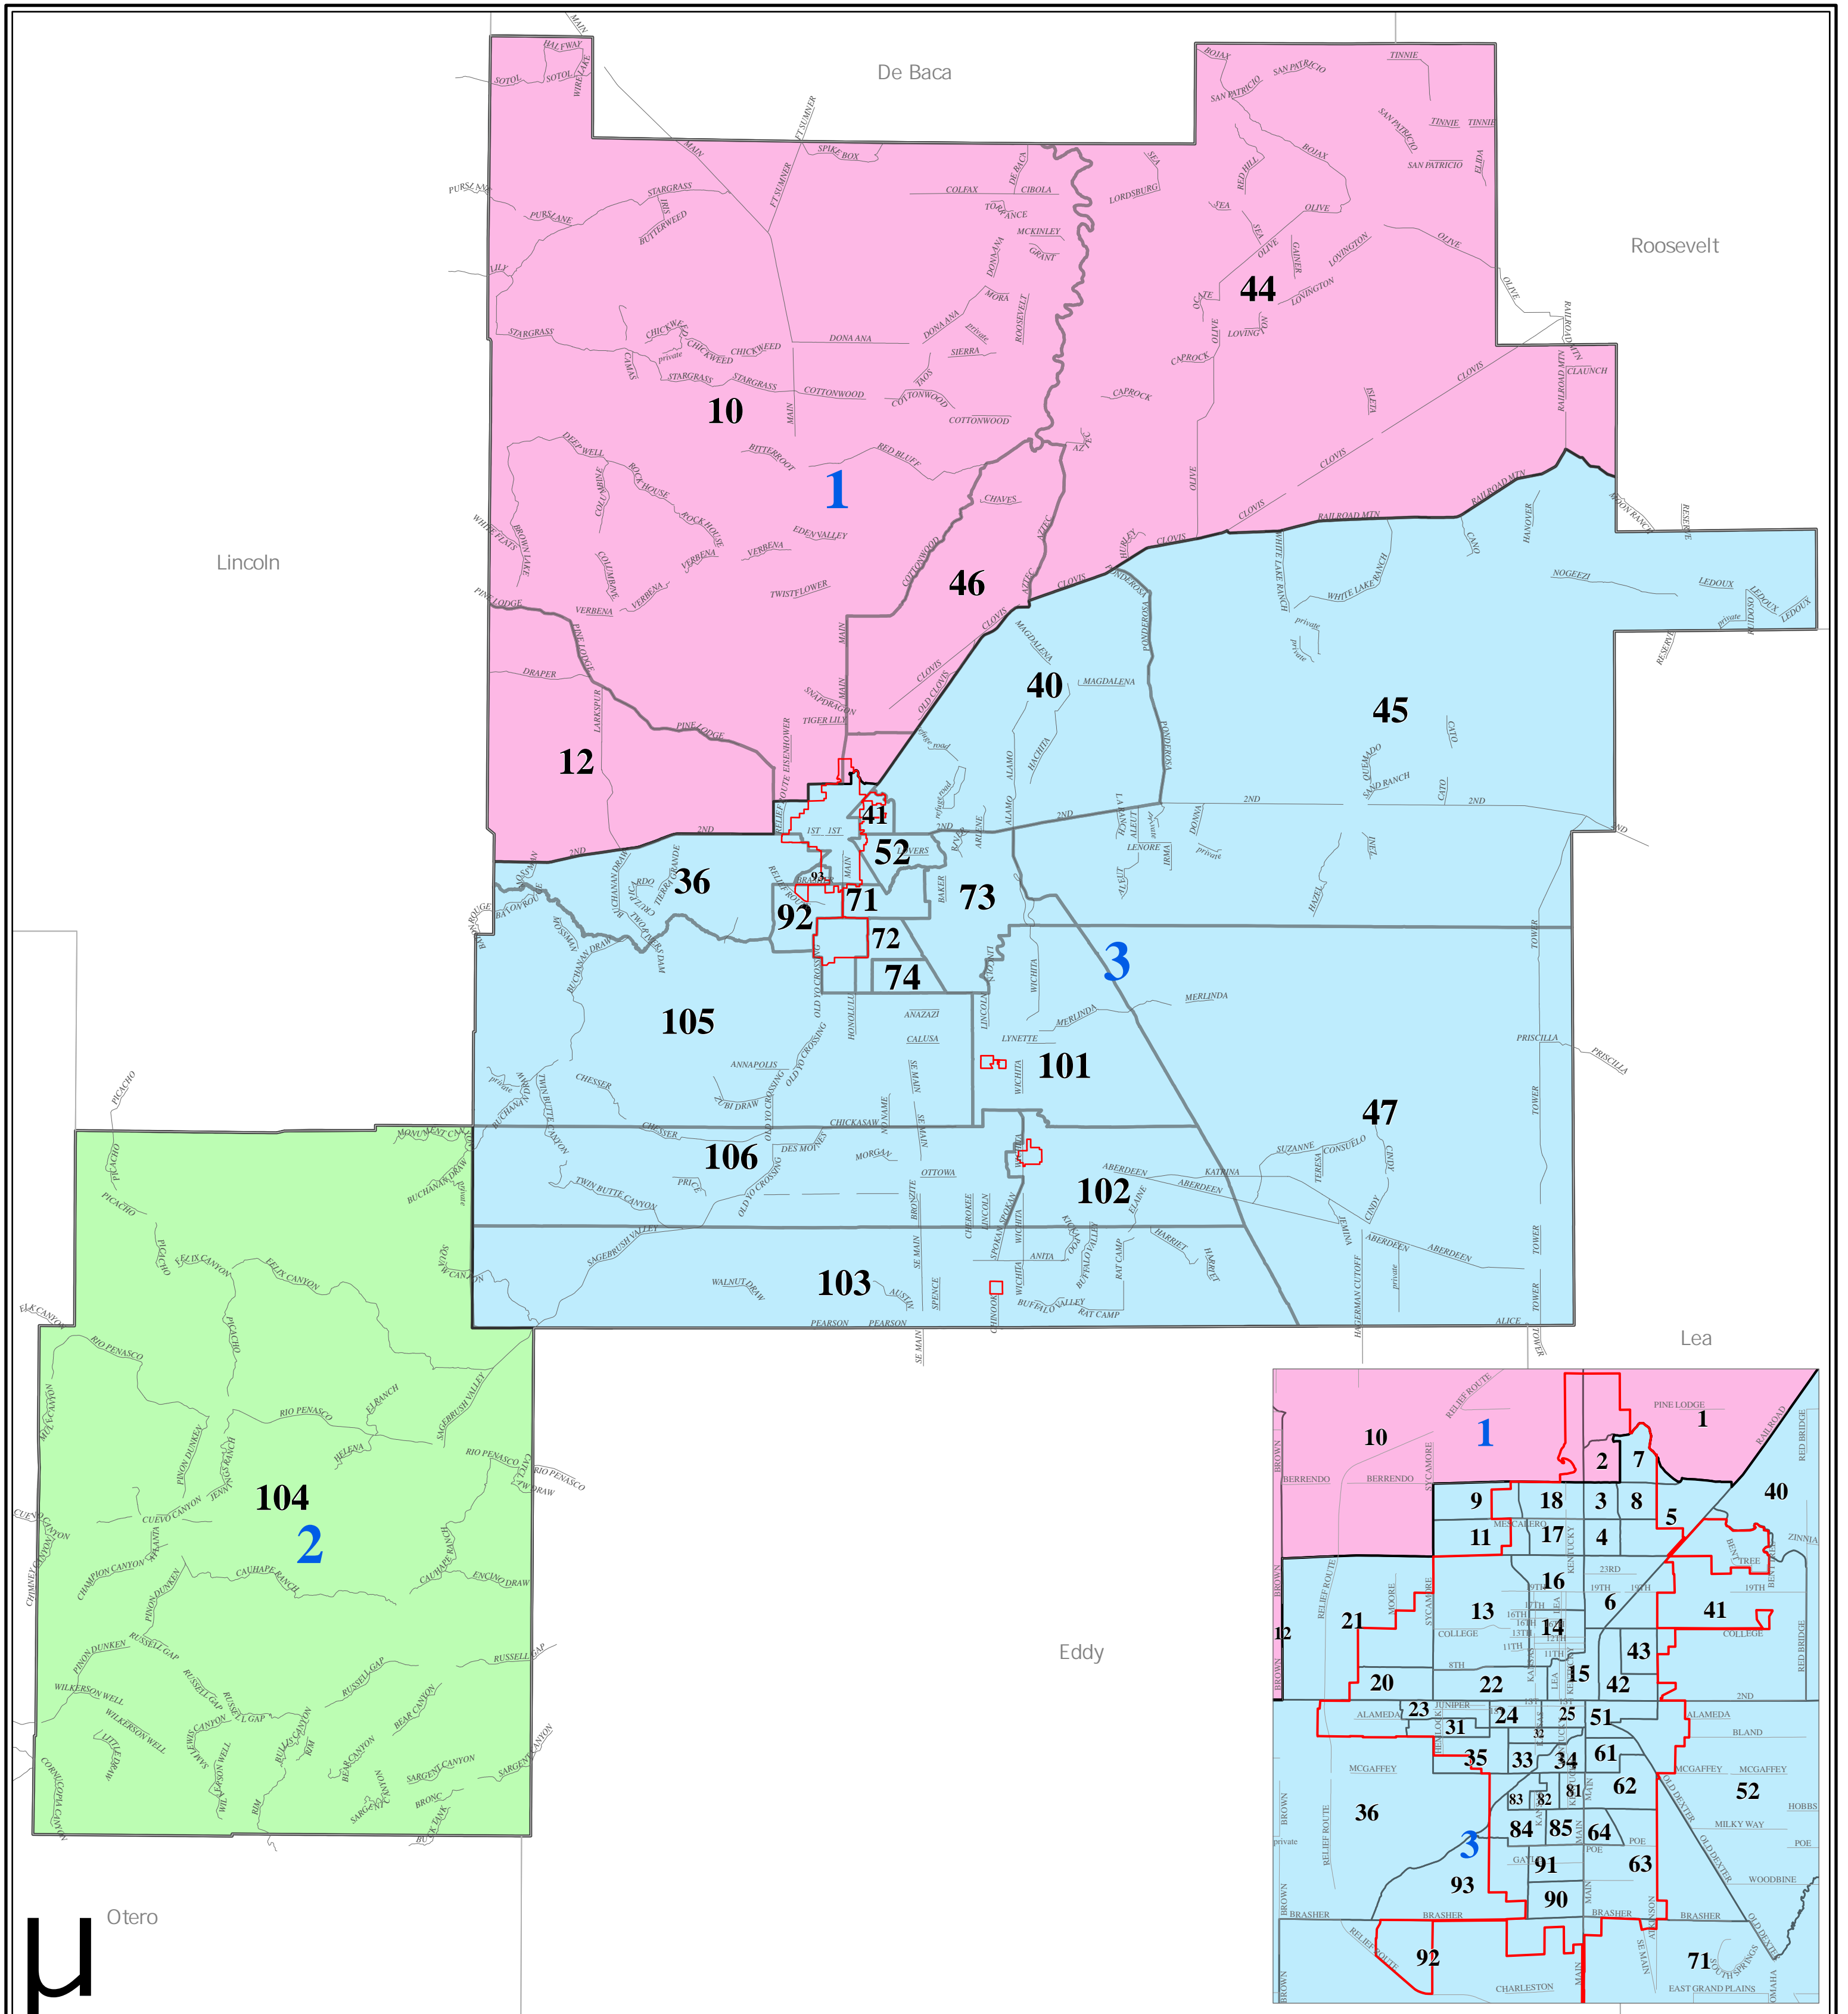

Chaves County Precincts

City Boundaries	New Mexico Counties Boundary	Congressional District 3
Precincts 1	Precincts Parts 1.1	1
		2