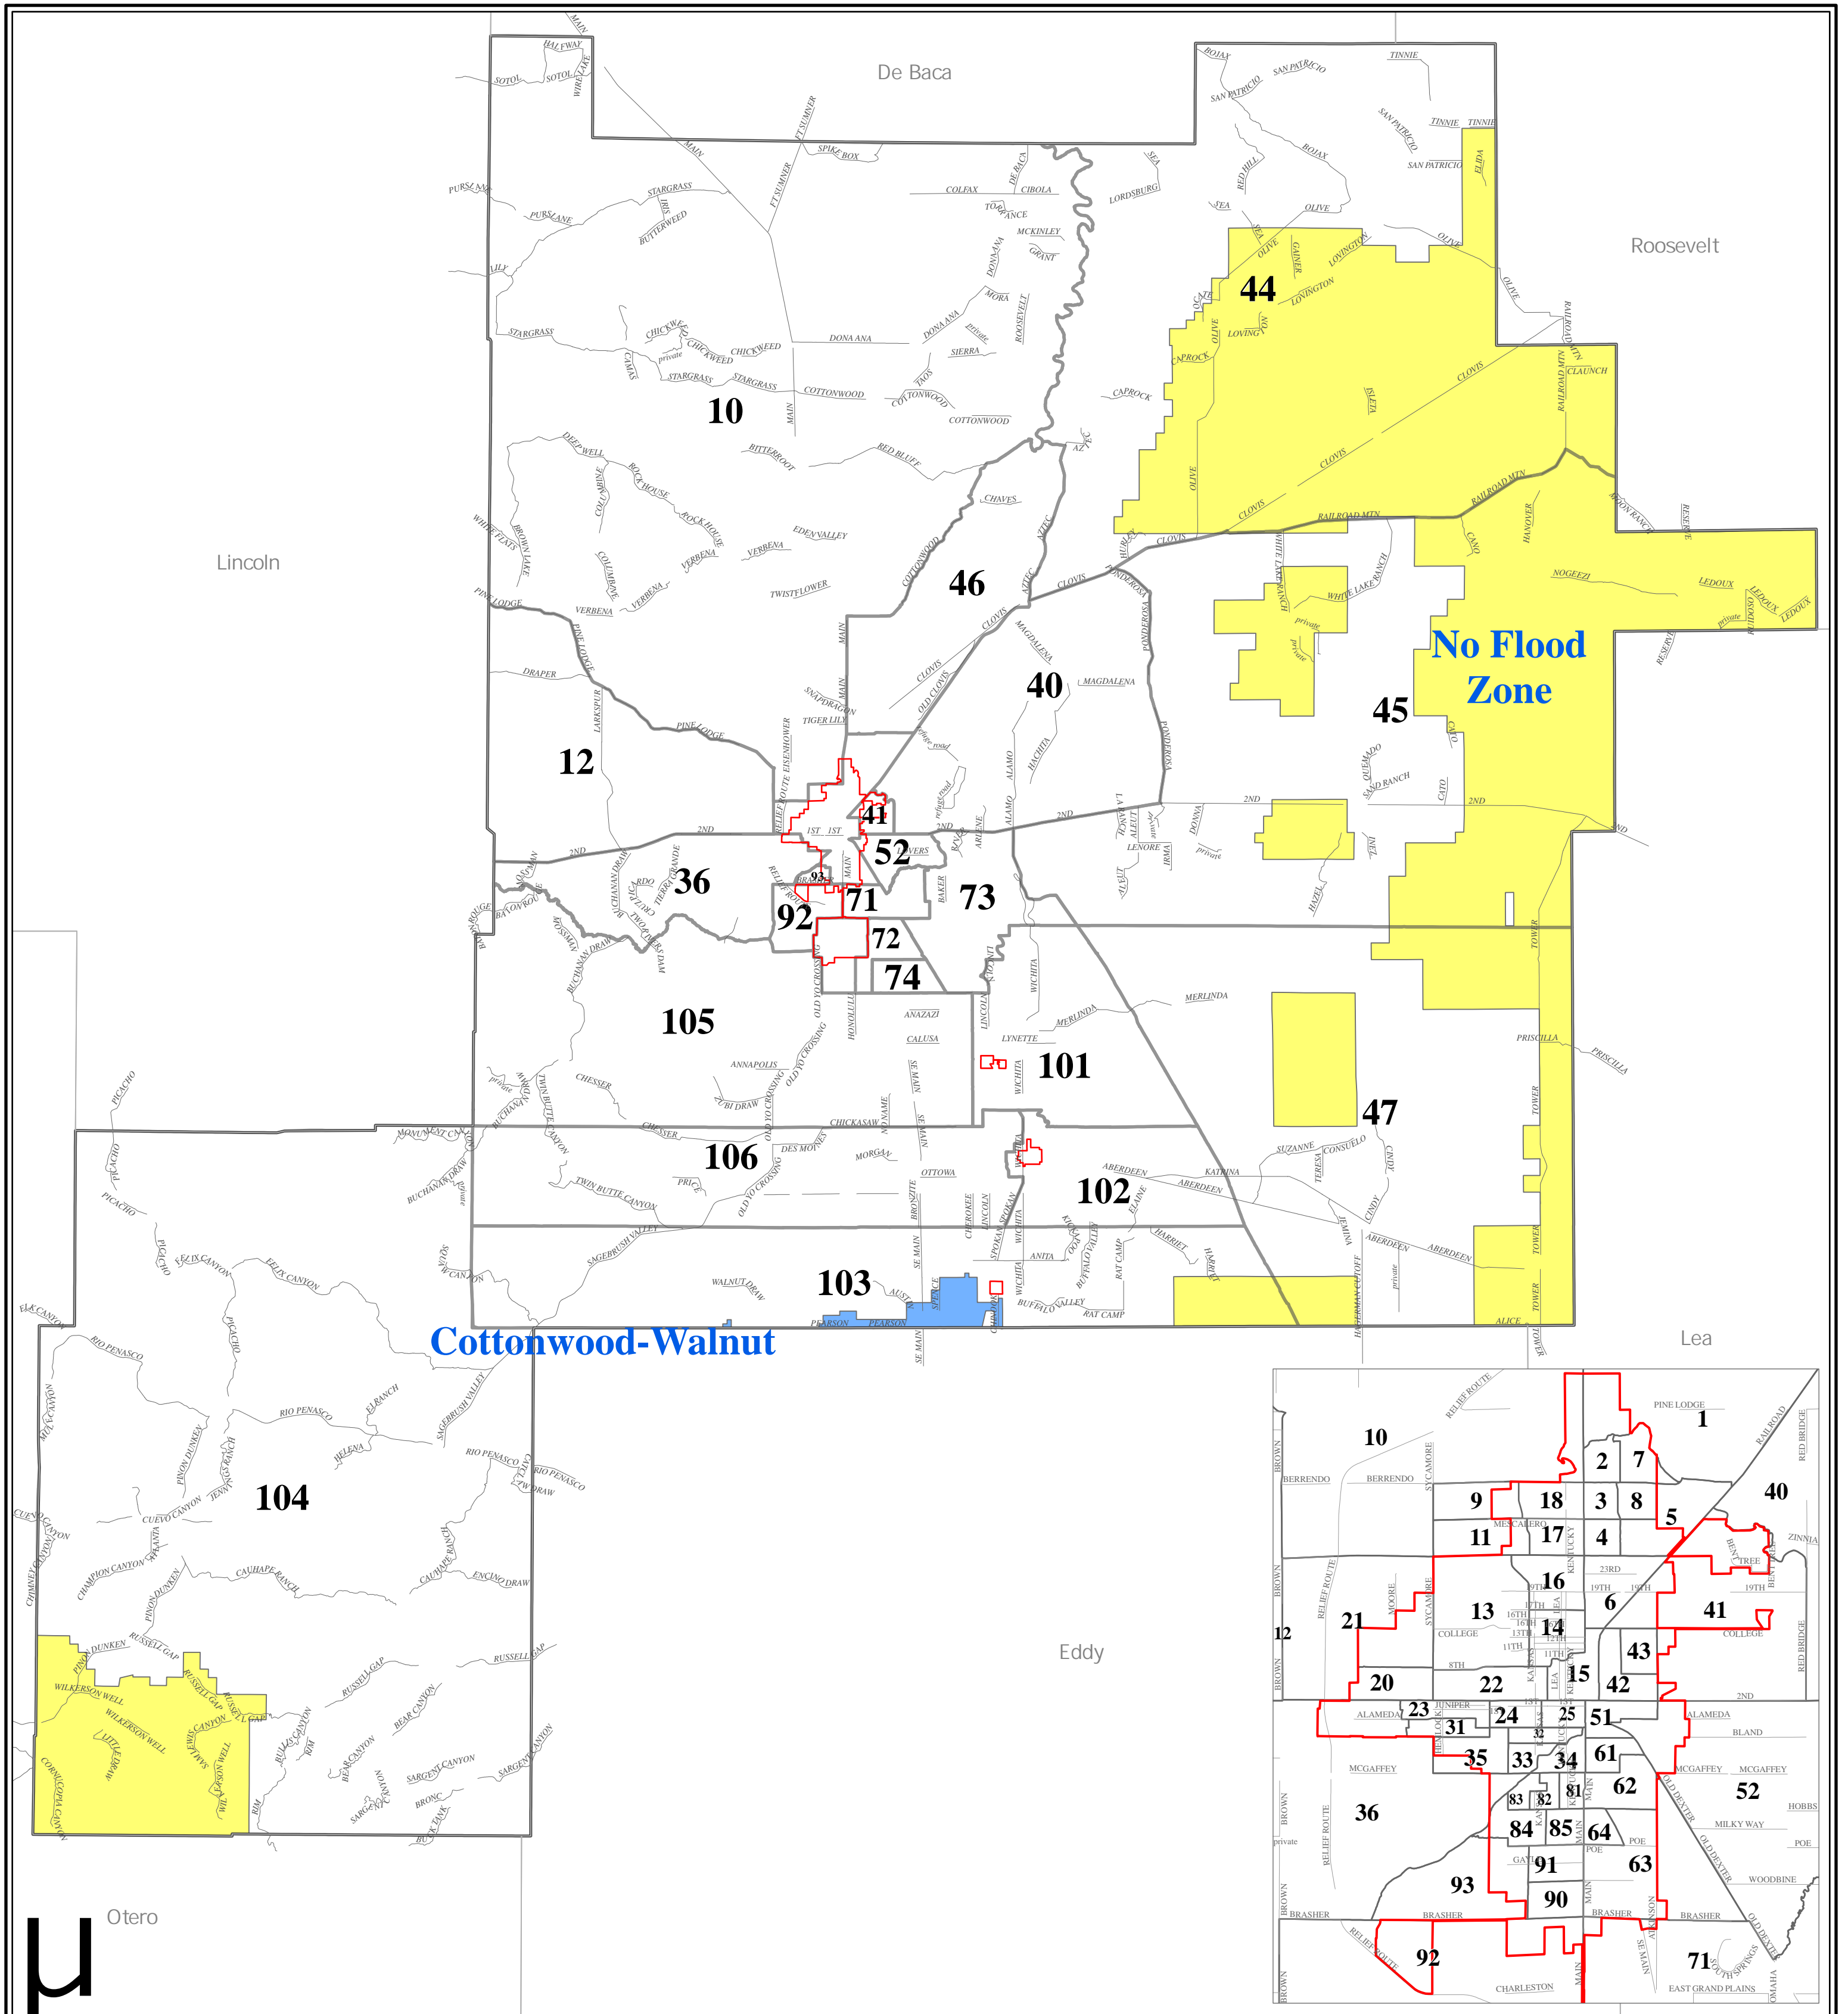

Chaves County Precincts

City Boundaries	New Mexico Counties Boundary	Flood Control District
Precincts	Precincts Parts	Cottonwood-Walnut
1	1.1	No Flood Zone