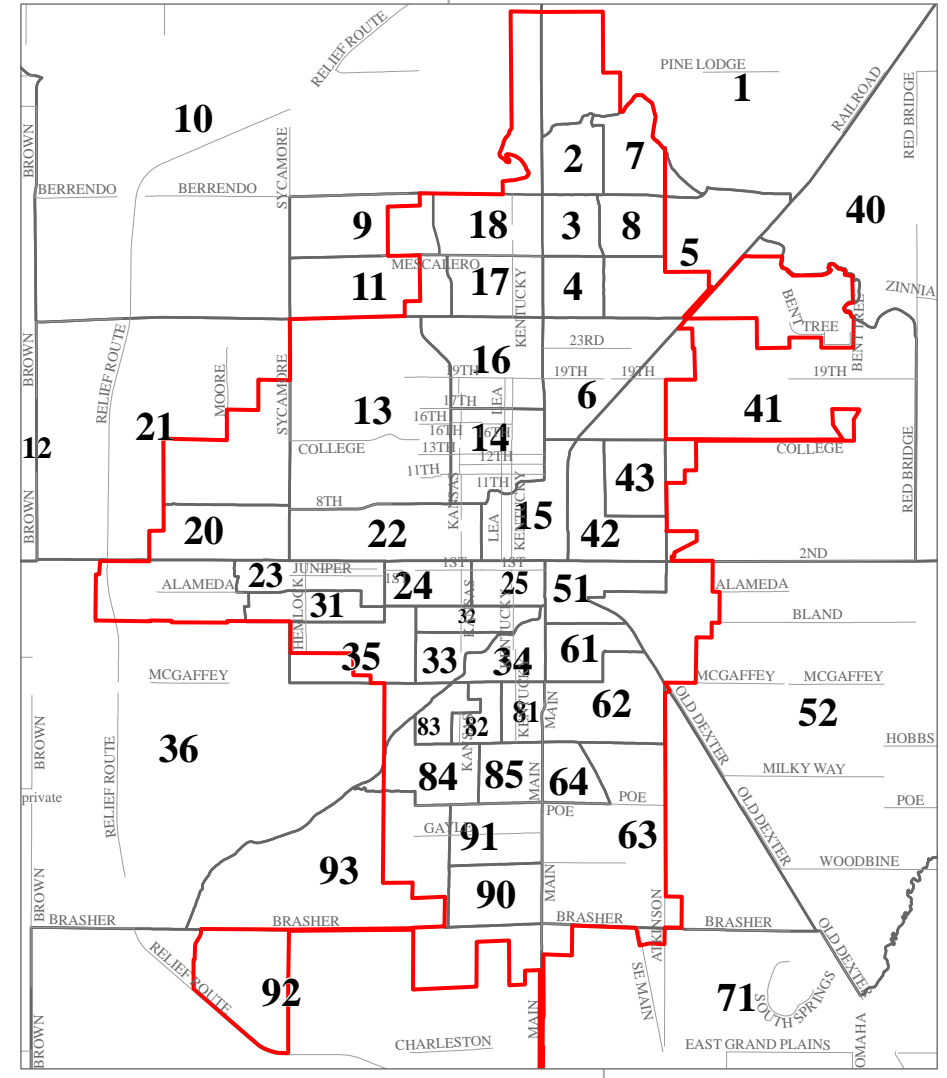

Chaves County Precincts

City Boundaries	New Mexico Counties Boundary	Flood Control District
Precincts	Precincts Parts	Cottonwood-Walnut
1	1.1	No Flood Zone