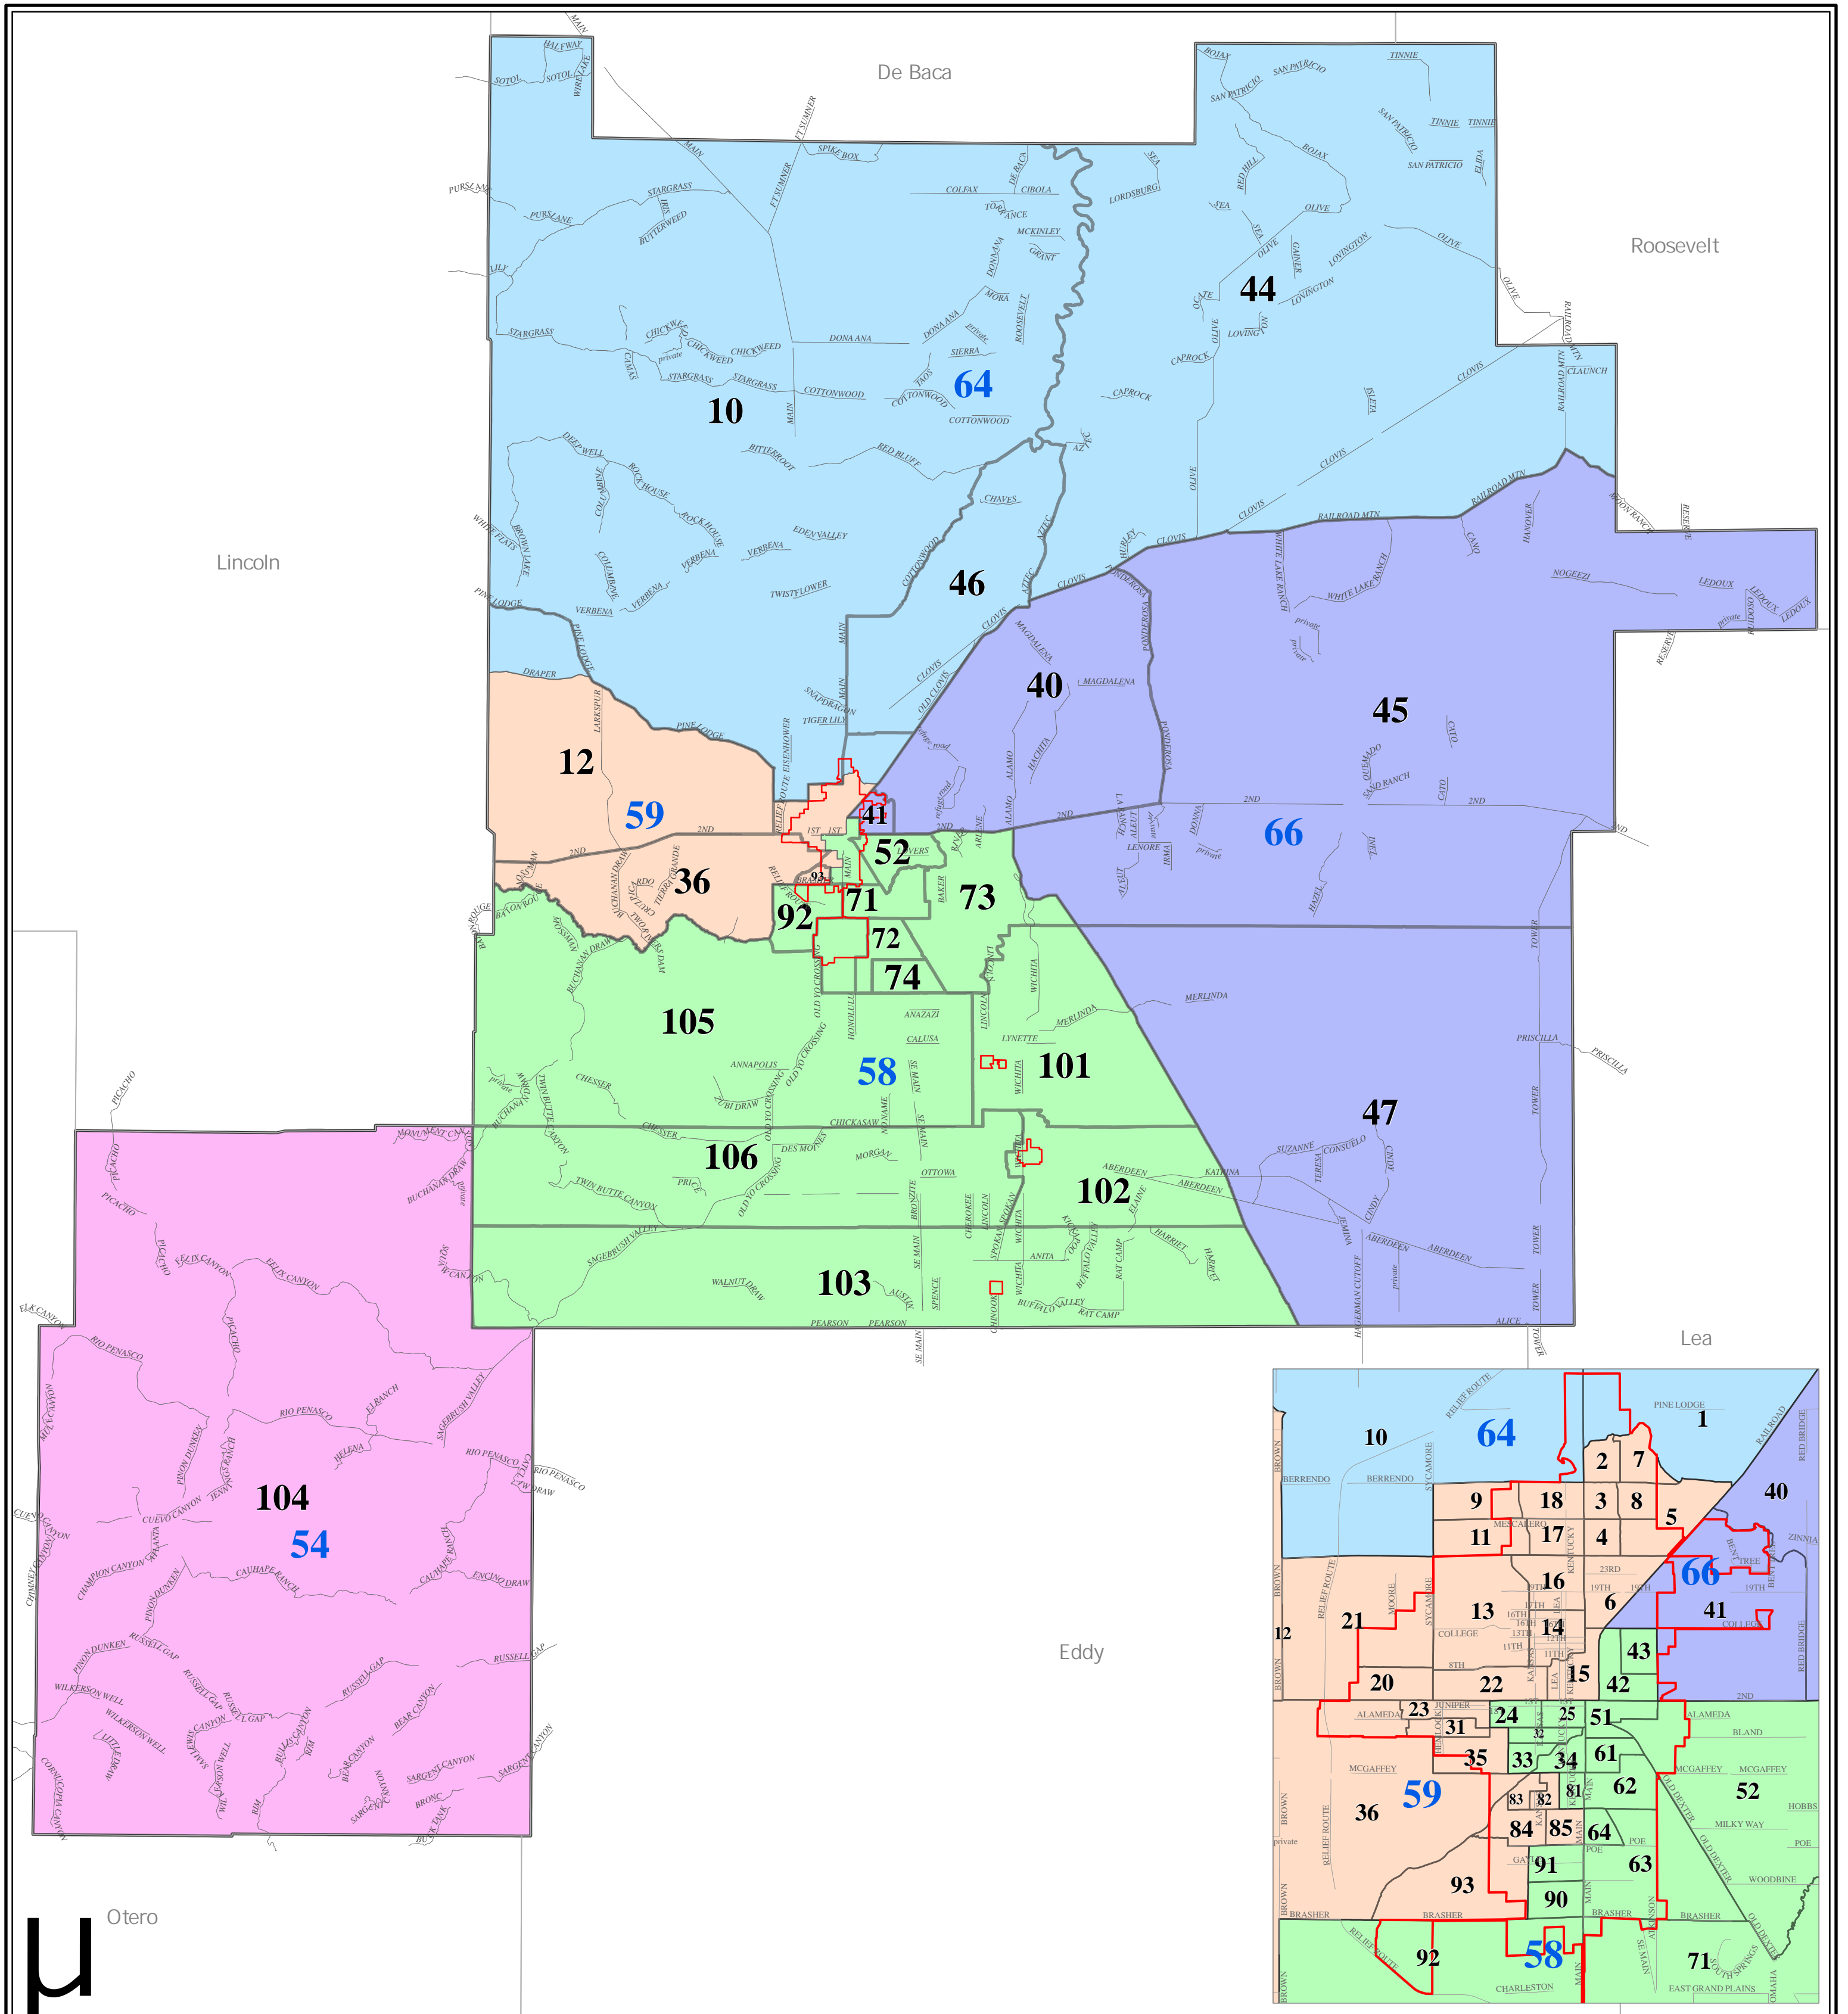

Chaves County Precincts

City Boundaries	New Mexico Counties Boundary	House District	59
Precincts	Precincts Parts	54	64
		58	66