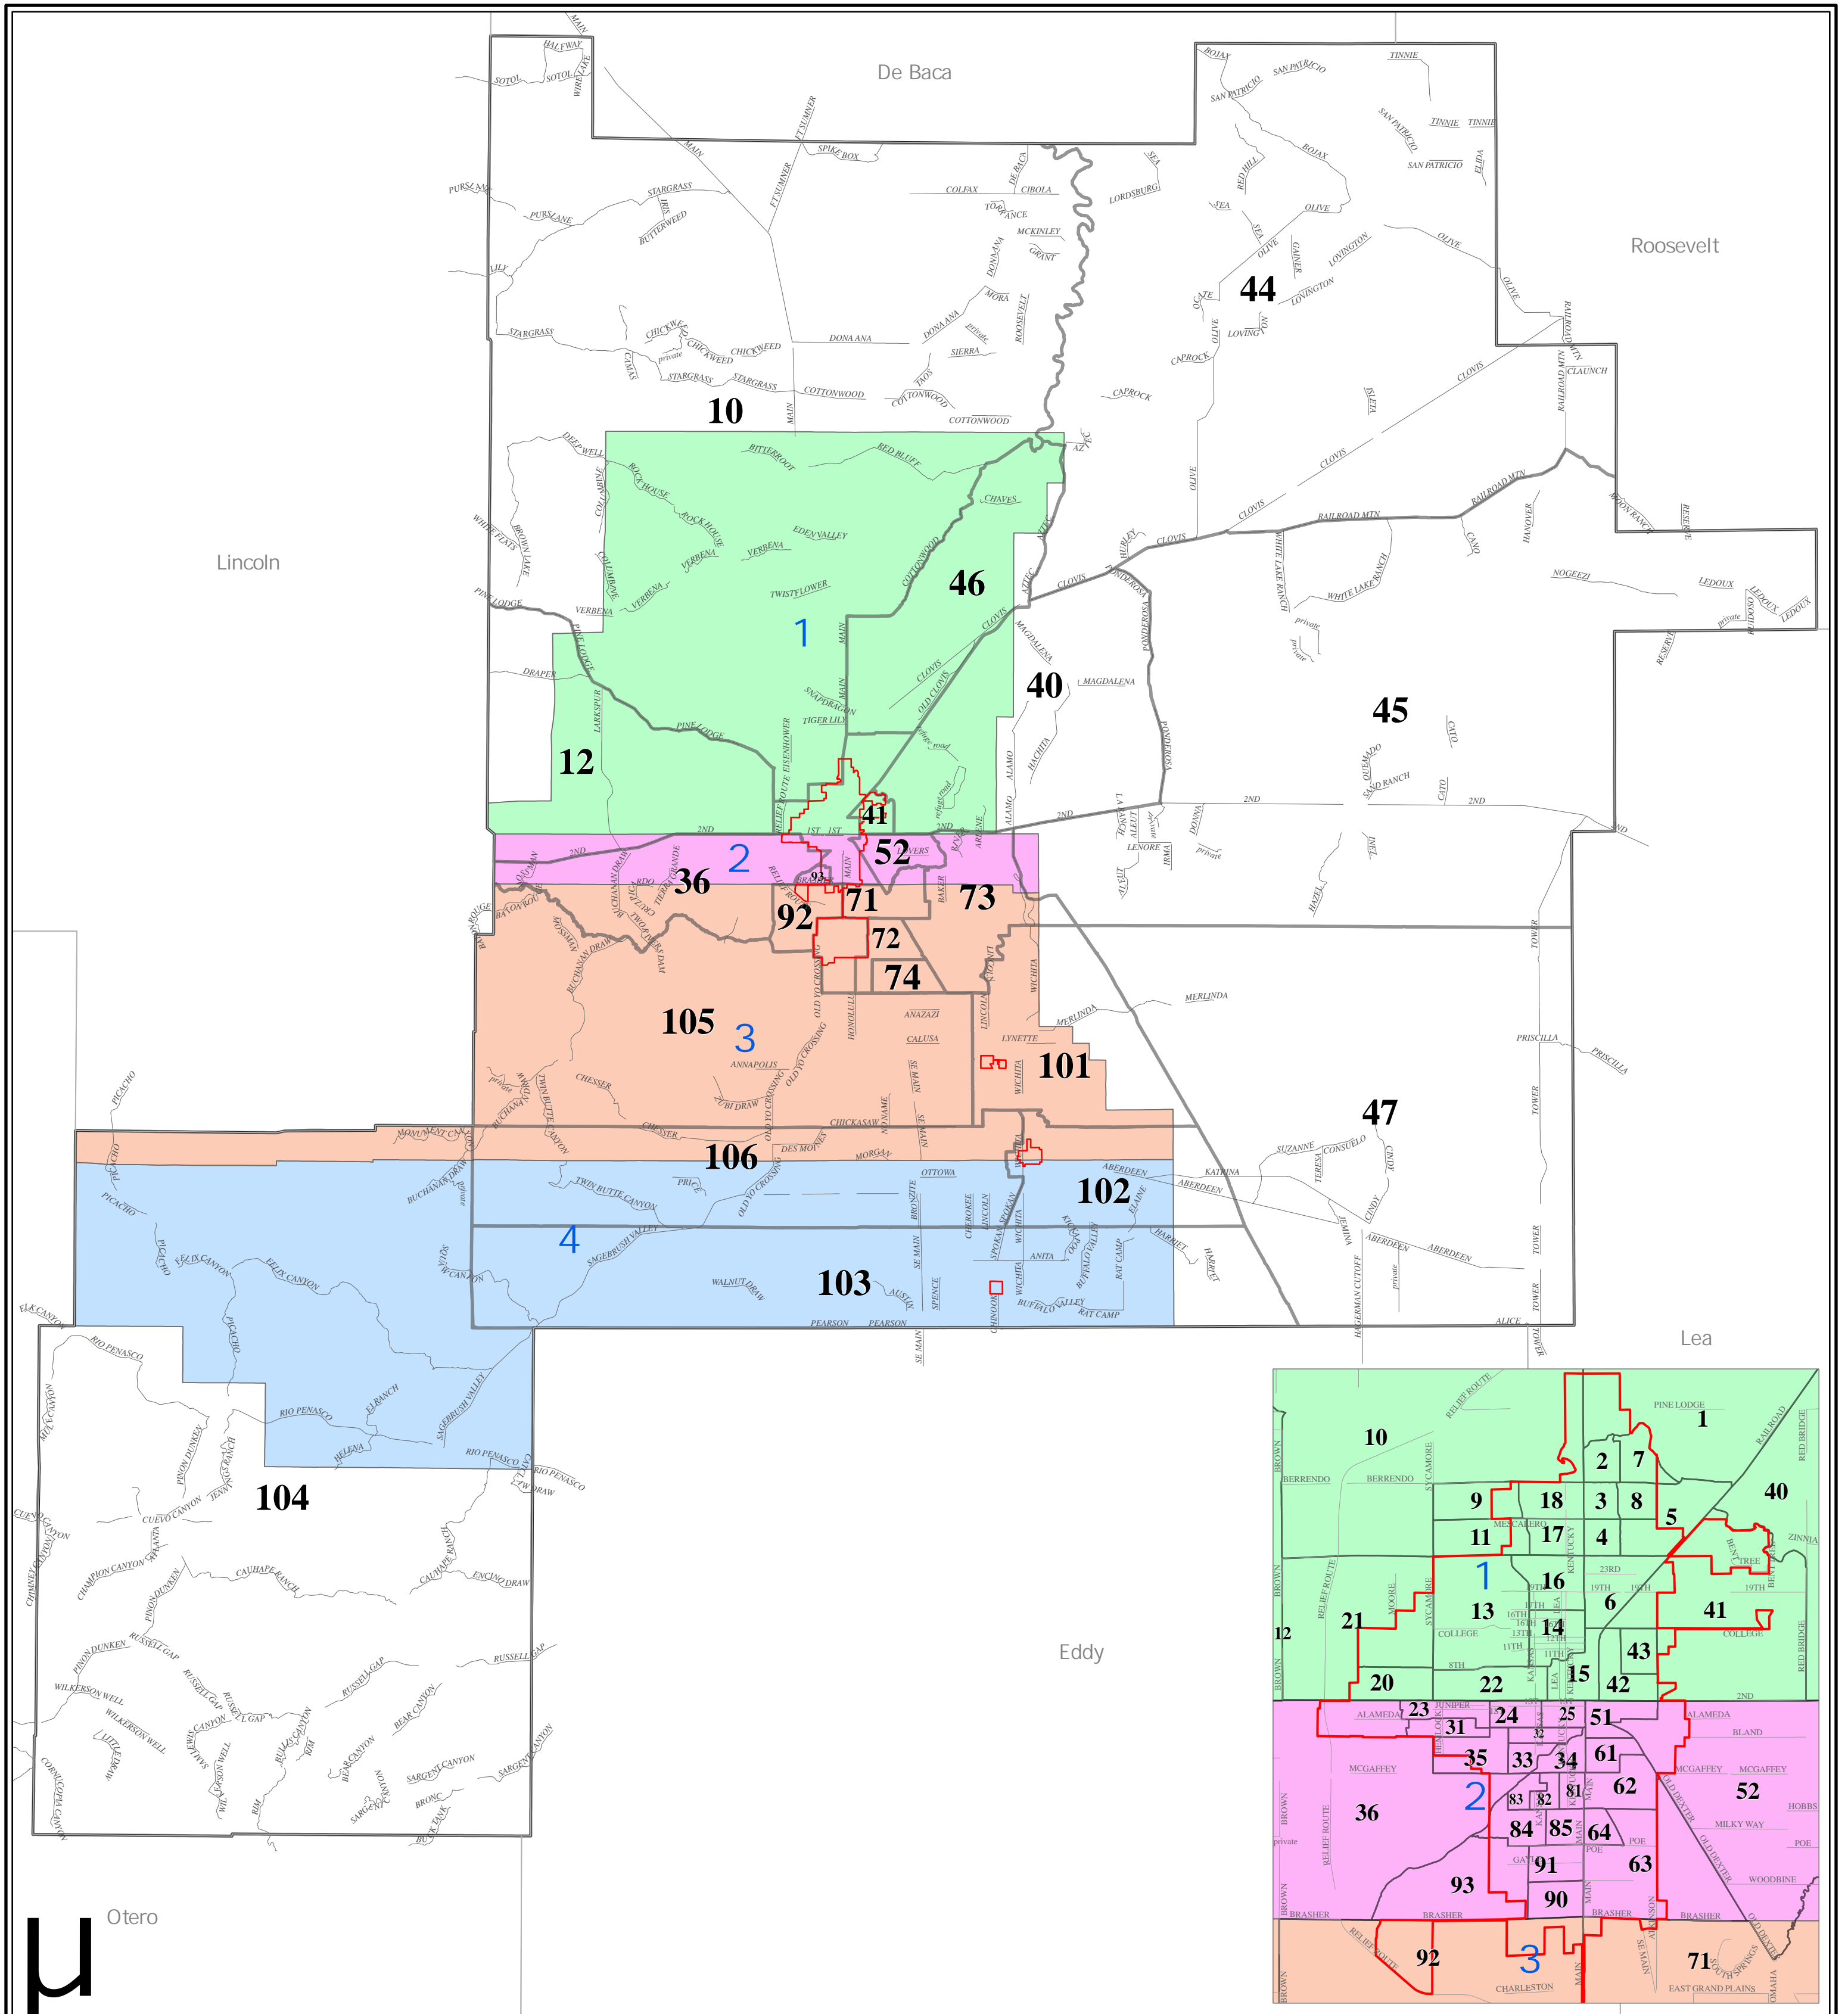

Chaves County Precincts

City Boundaries	New Mexico Counties Boundary	PVACD Voting Districts	3
Precincts 1	Precincts Parts 1.1	1	4
		2	