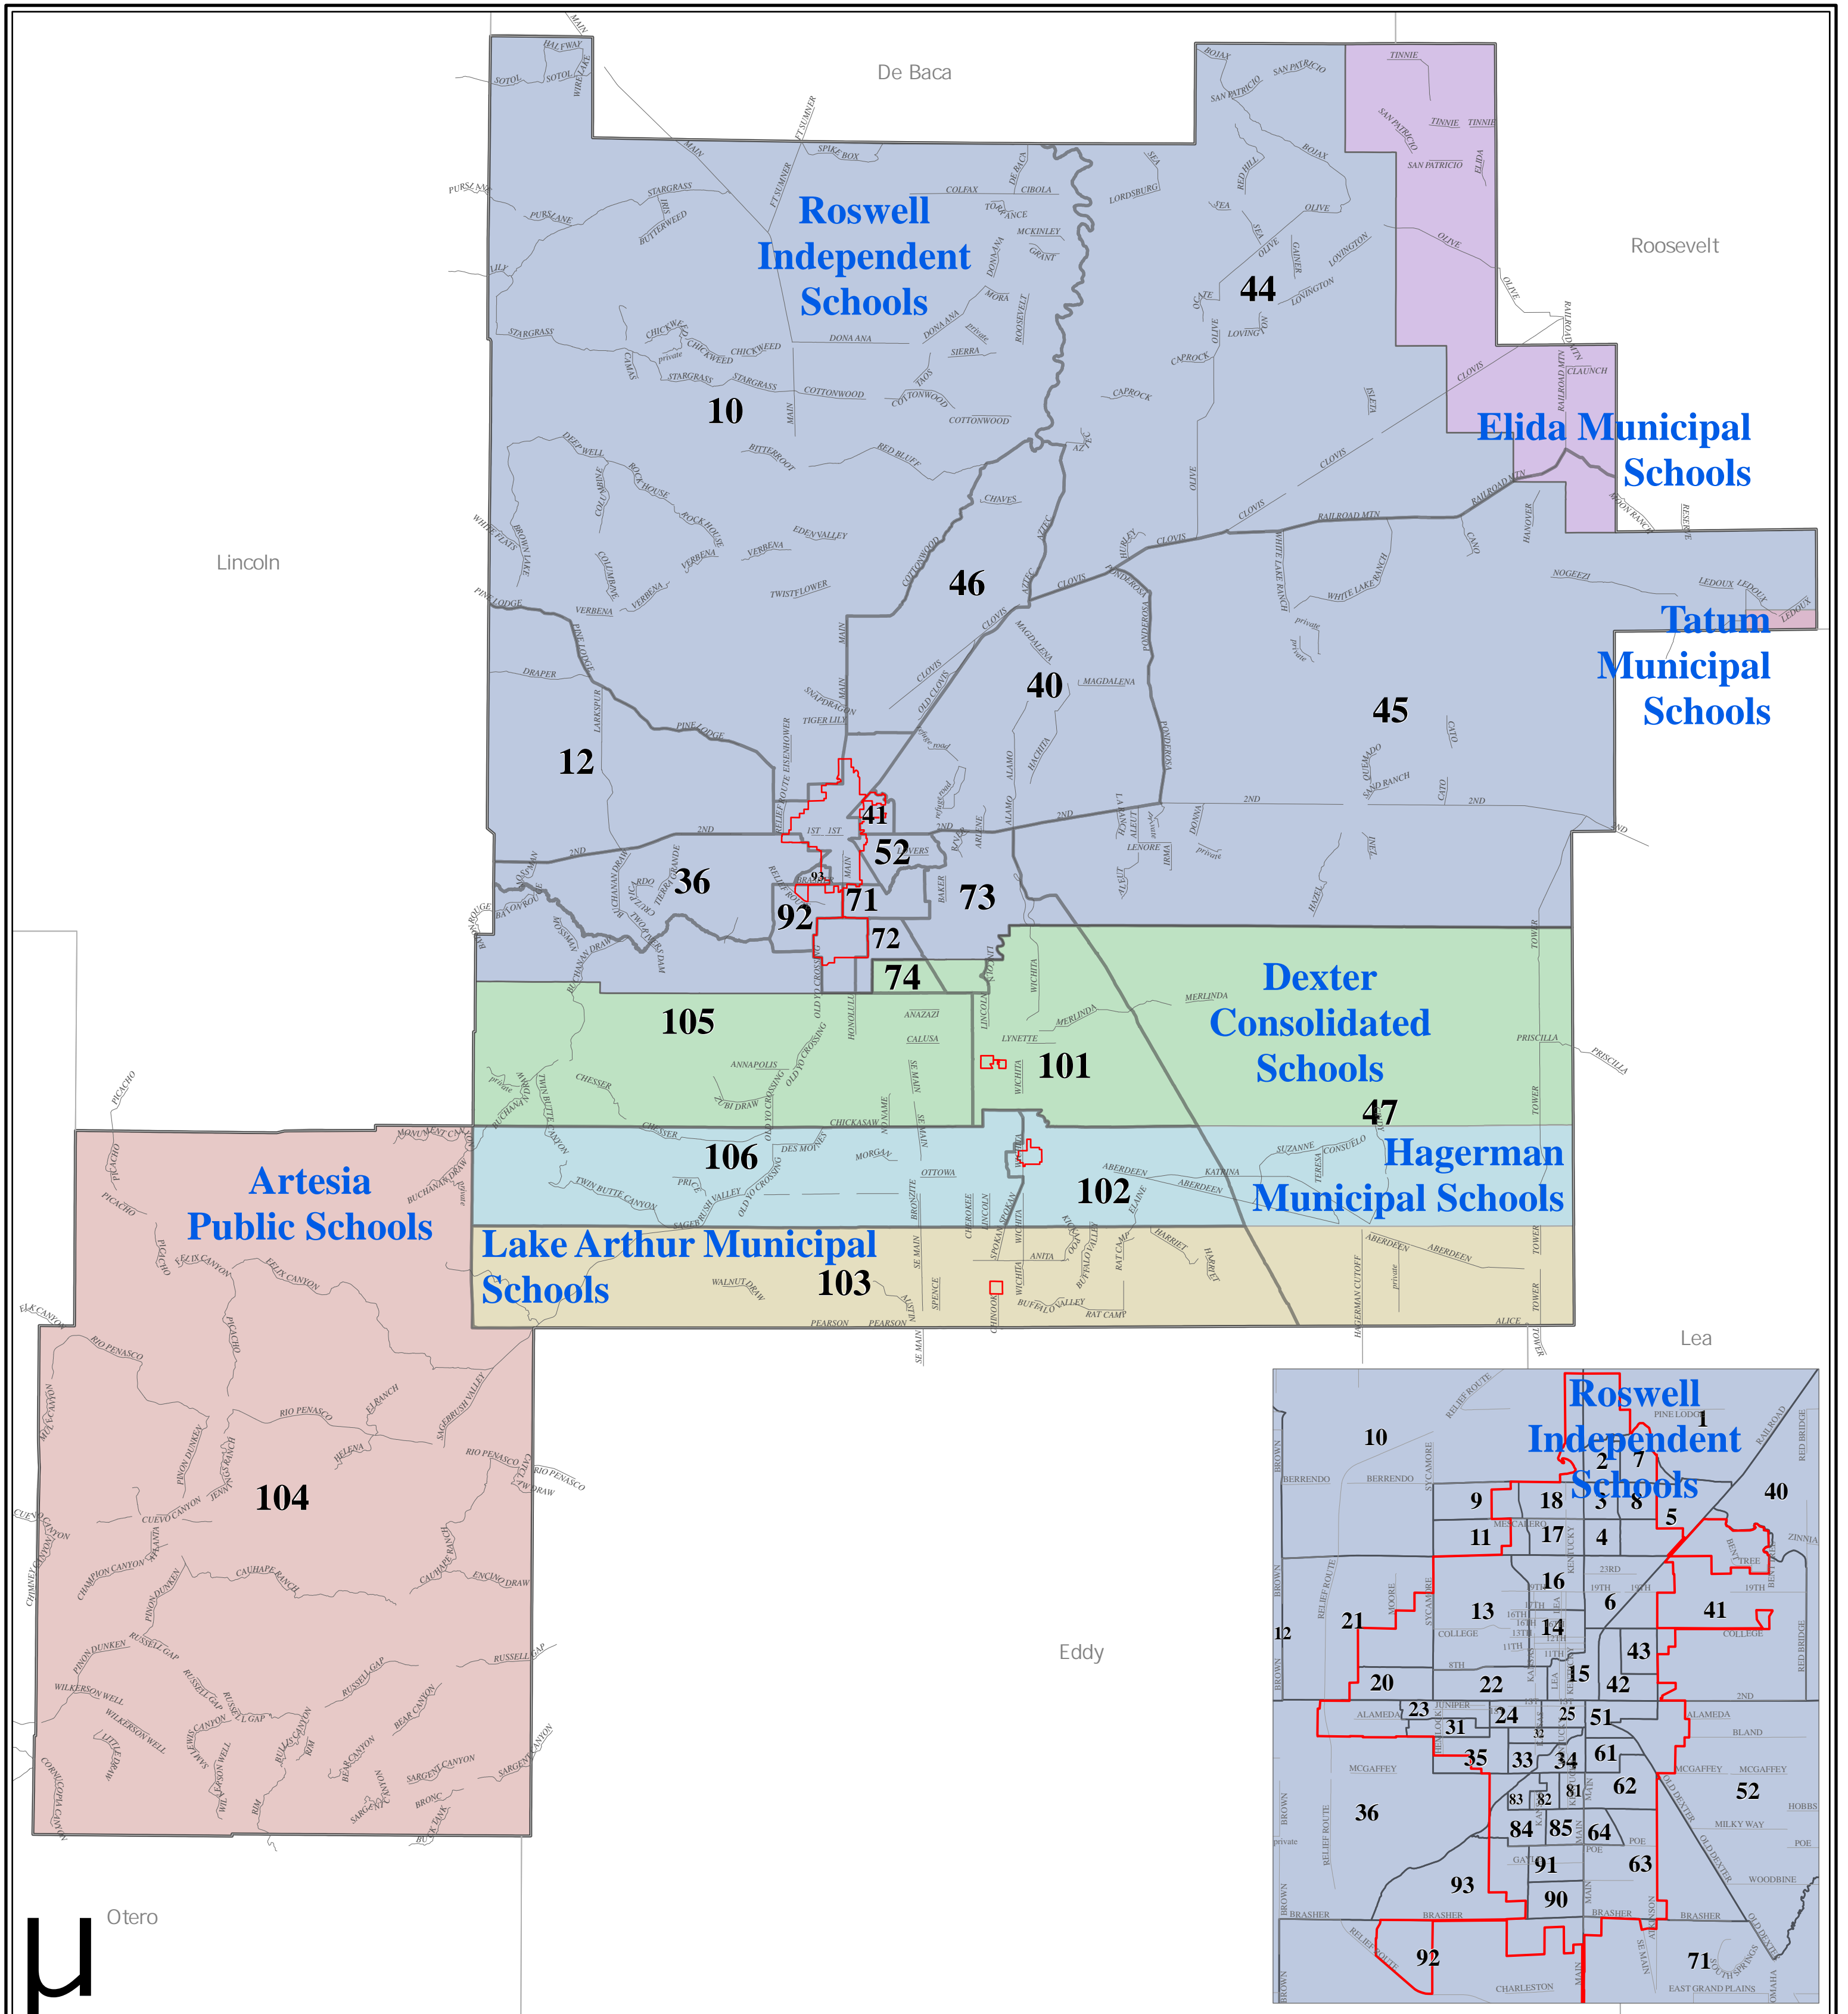

# Chaves County Precincts

<b>City Boundaries</b> 	<b>New Mexico Counties Boundary</b> 	<b>School Districts</b>	<b>Elida Municipal Schools</b>	<b>Roswell Independent Schools</b>
<b>Precincts</b> 	<b>Precincts Parts</b> 	<b>Artesia Public Schools</b>	<b>Hagerman Municipal Schools</b>	<b>Tatum Municipal Schools</b>
		<b>Dexter Consolidated Schools</b>	<b>Lake Arthur Municipal Schools</b>	