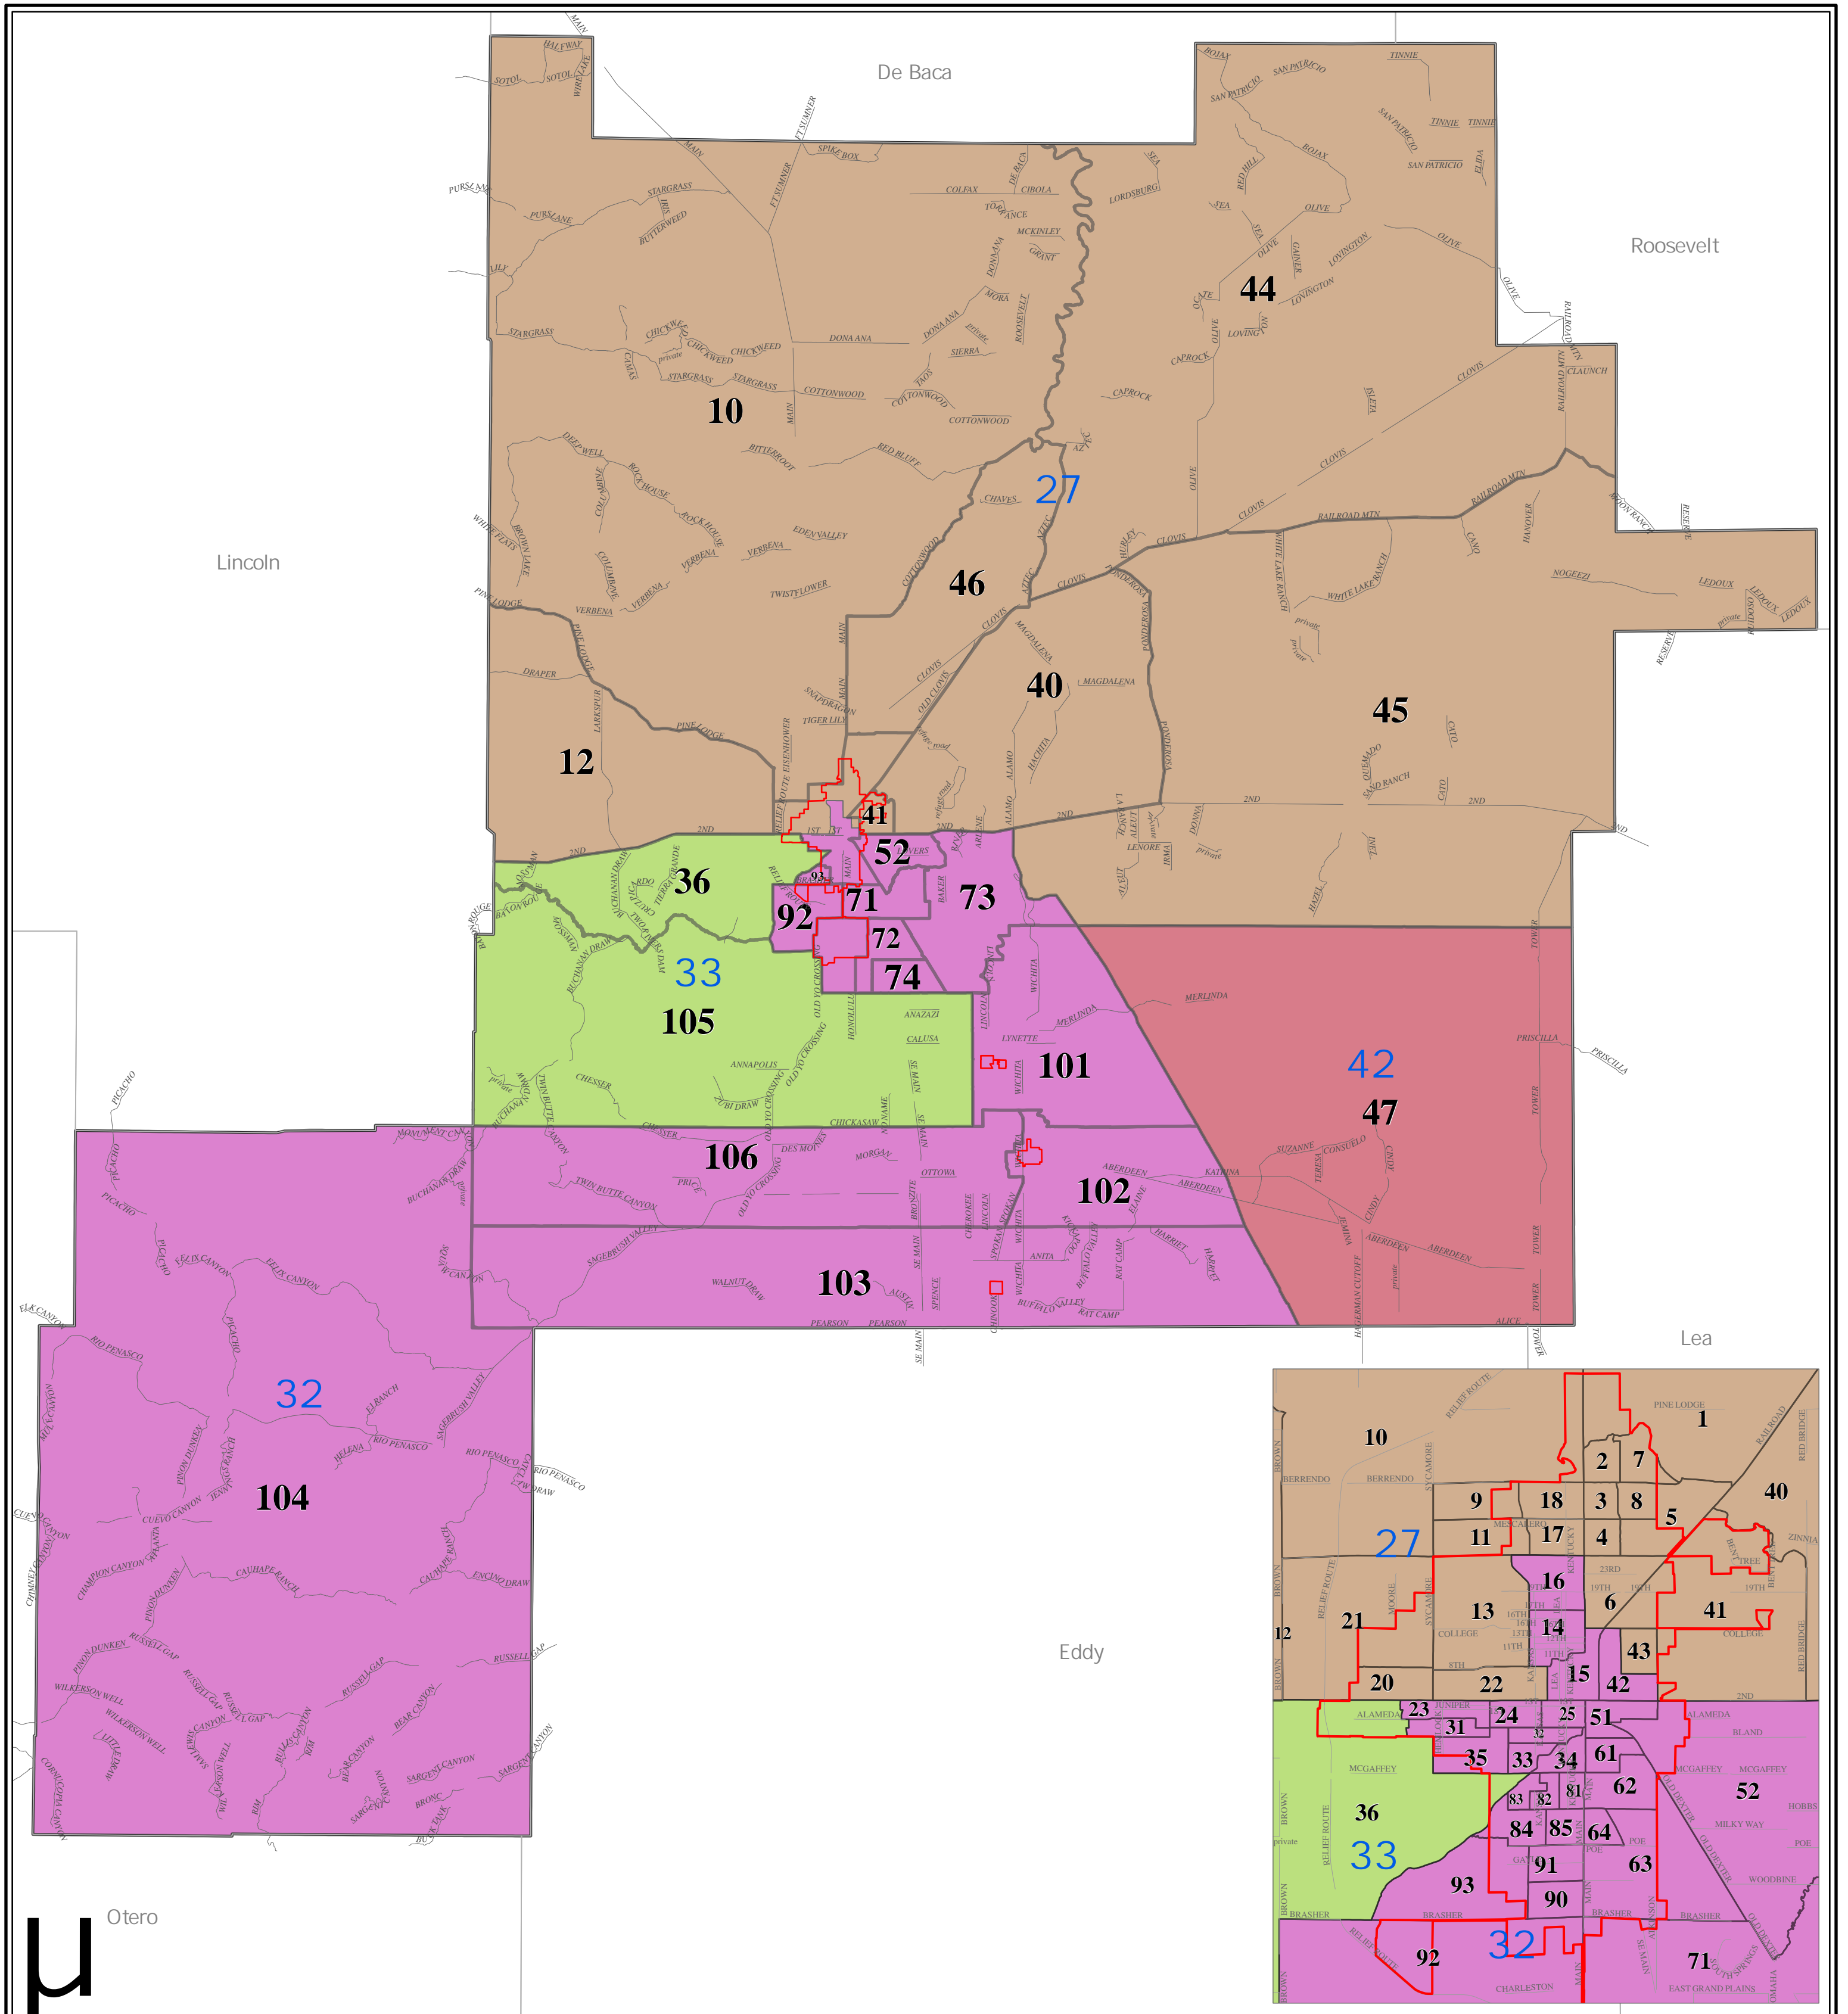

# Chaves County Precincts

City Boundaries	New Mexico Counties Boundary	Senate	33
Precincts	Precincts Parts	27	42
1	1.1	32	