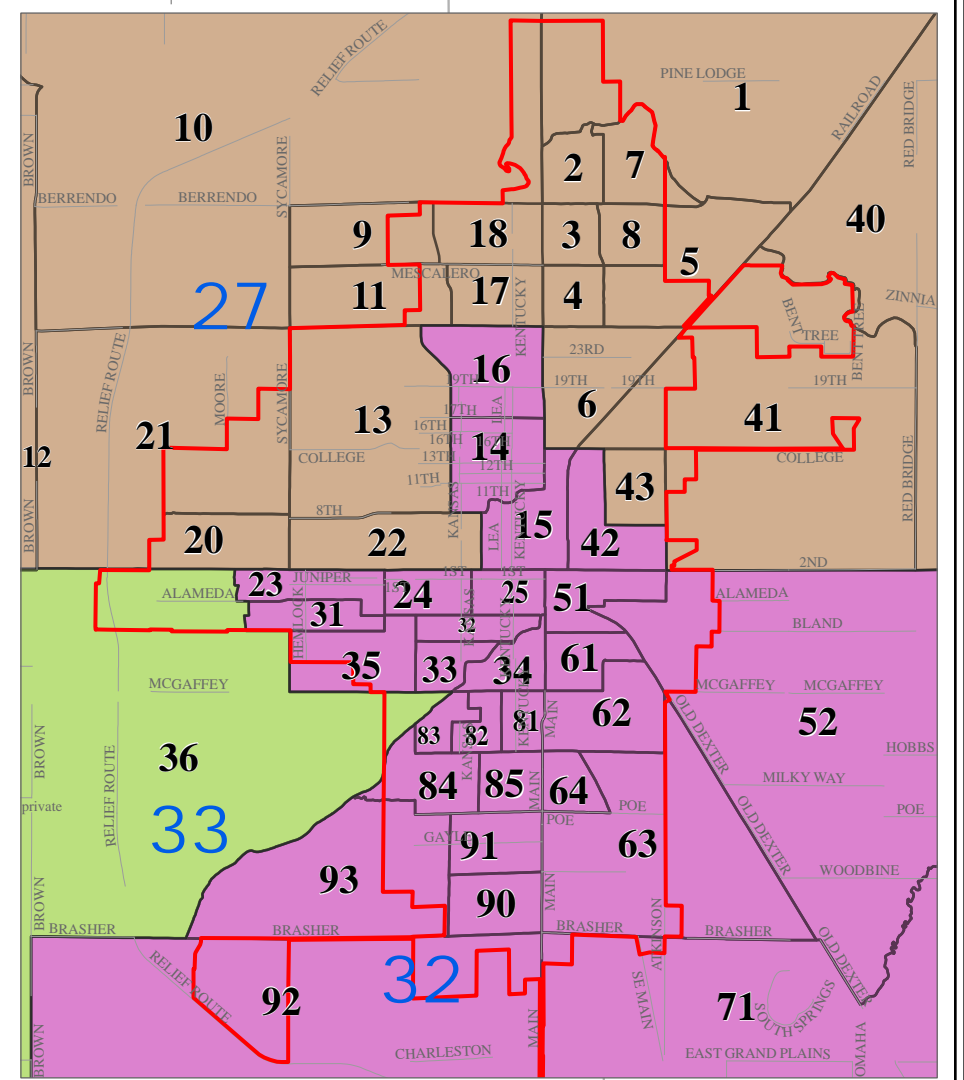

# Chaves County Precincts

City Boundaries	New Mexico Counties Boundary	Senate	33
Precincts	Precincts Parts	27	42
1	1.1	32	