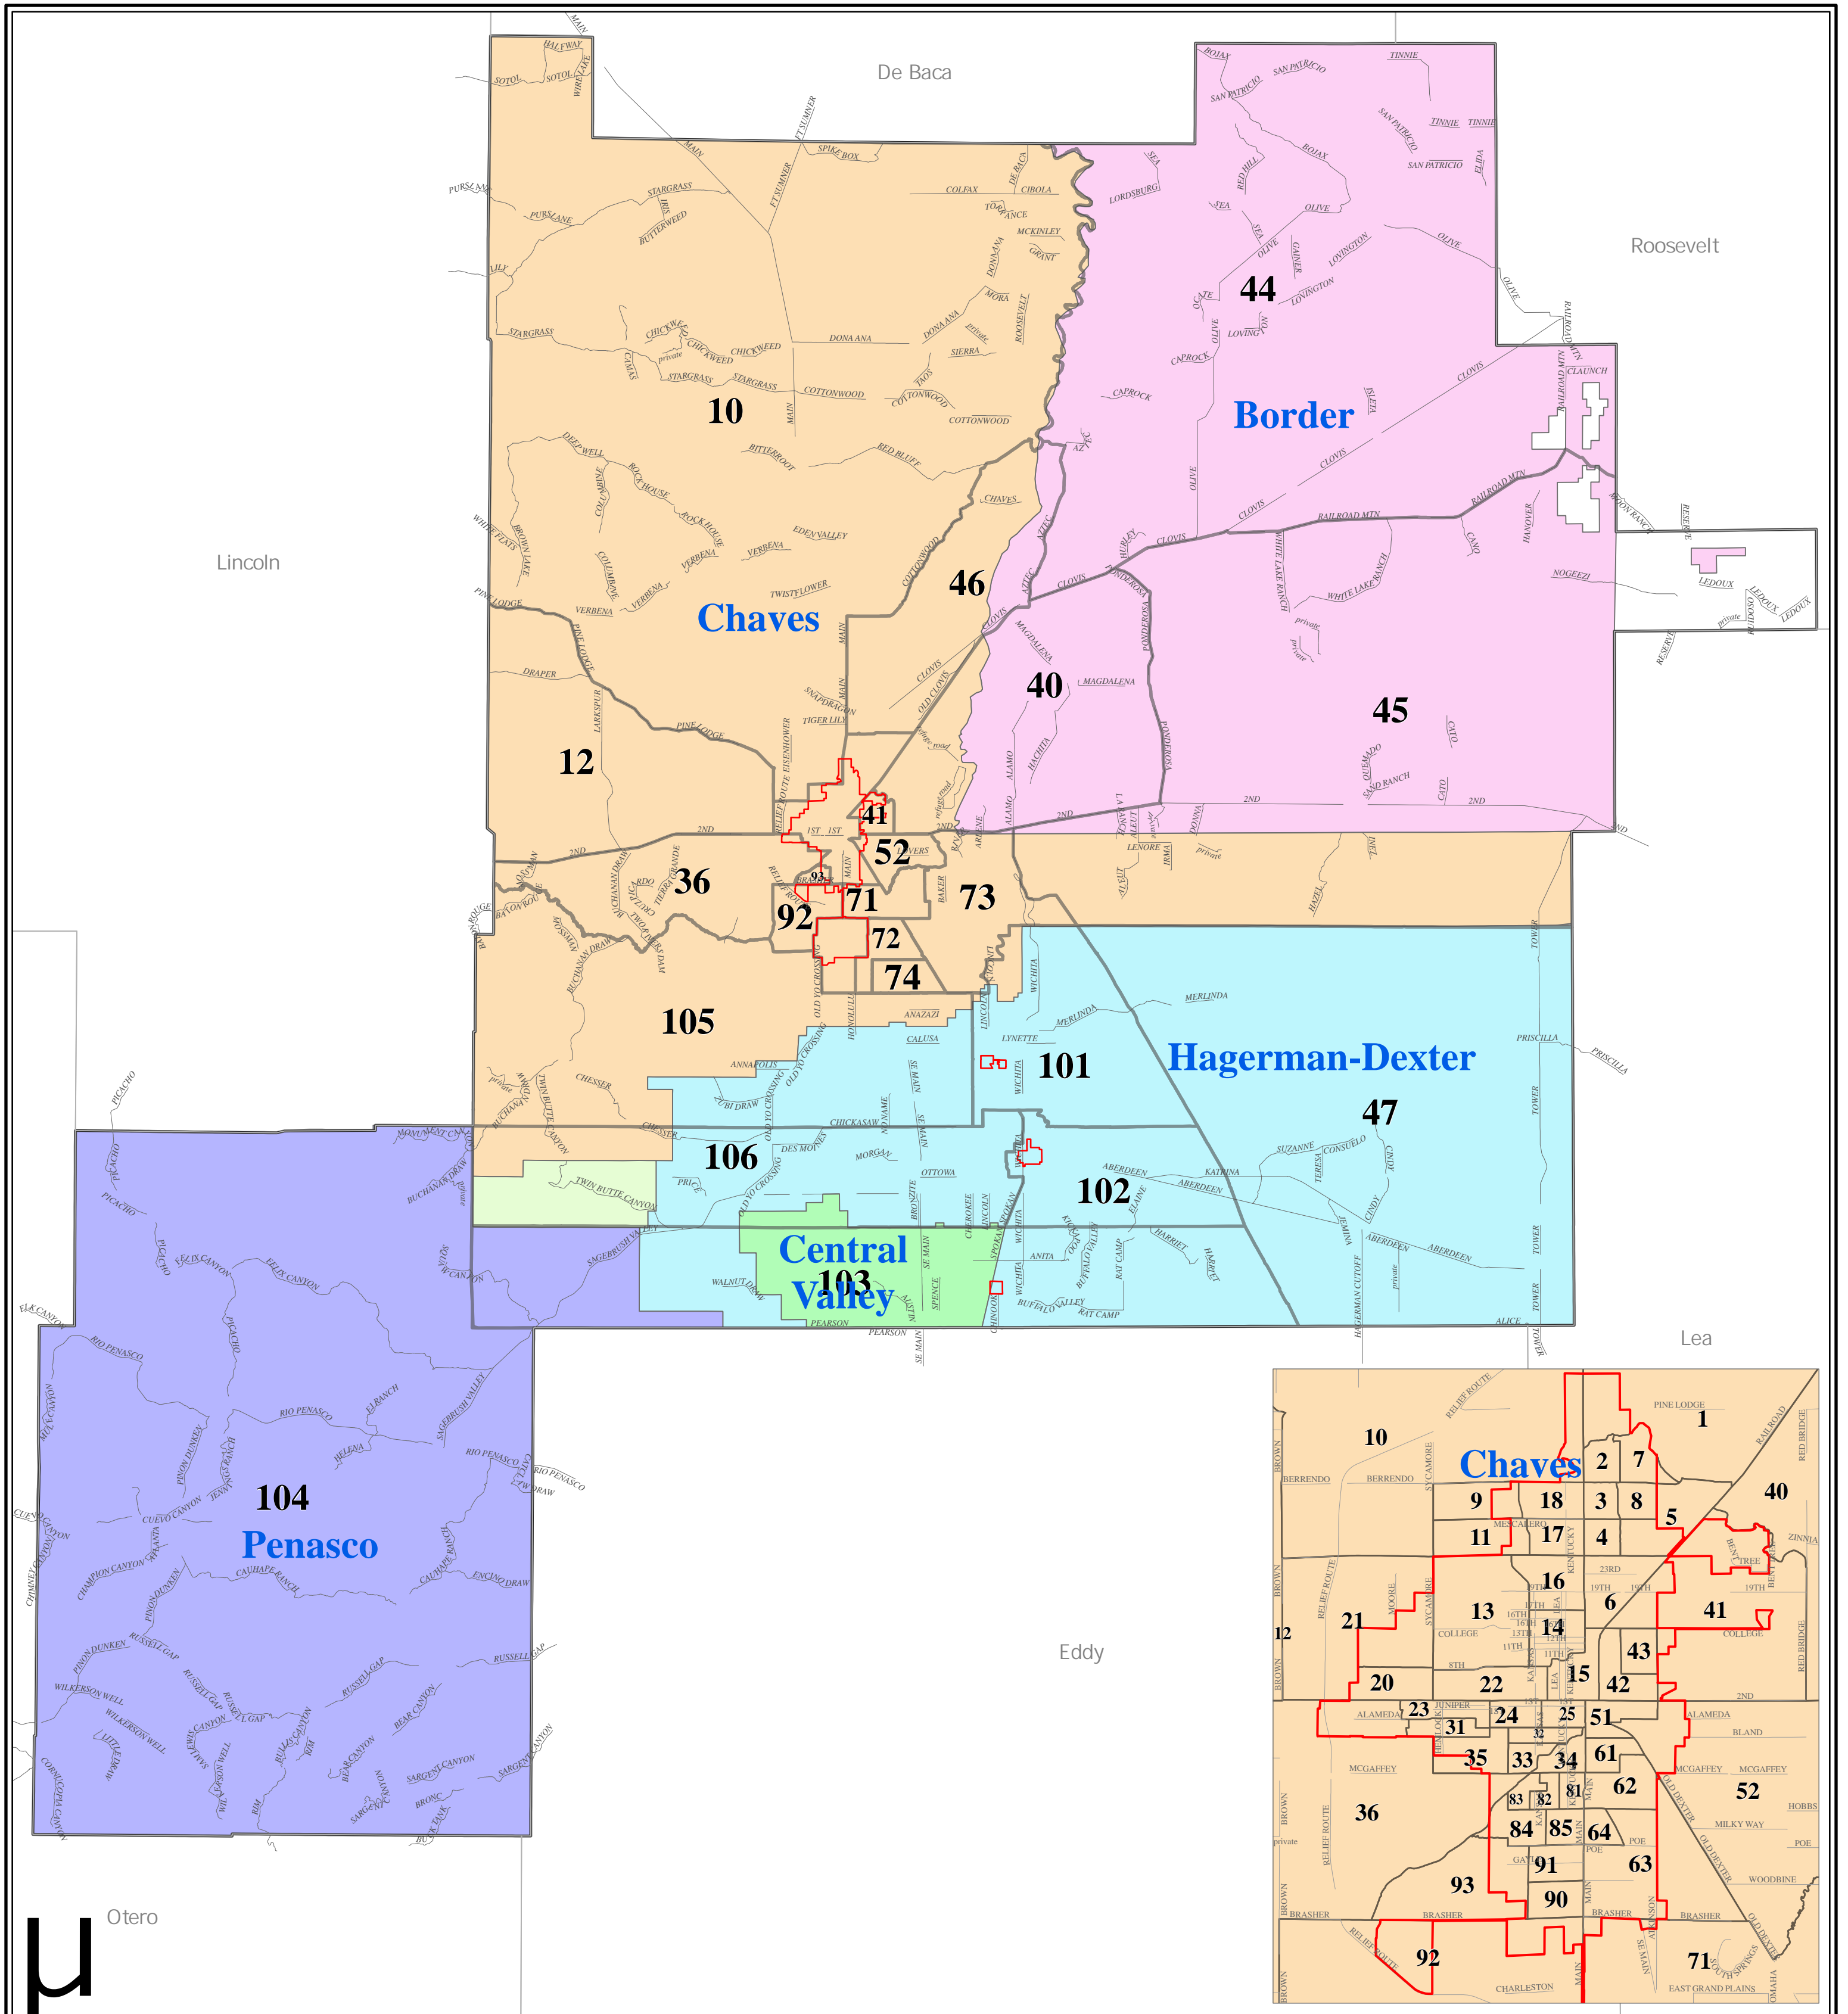

Chaves County Precincts

| | | | | |
|------------------------------|---|--|------------------------|--------------------|
| City Boundaries | New Mexico Counties Boundary | Chaves Co Soil & Water District | Chaves | Upper Hondo |
| Precincts 1 | Precincts Parts 1.1 | Border | Hagerman-Dexter | Penasco |
| | | Central Valley | | |